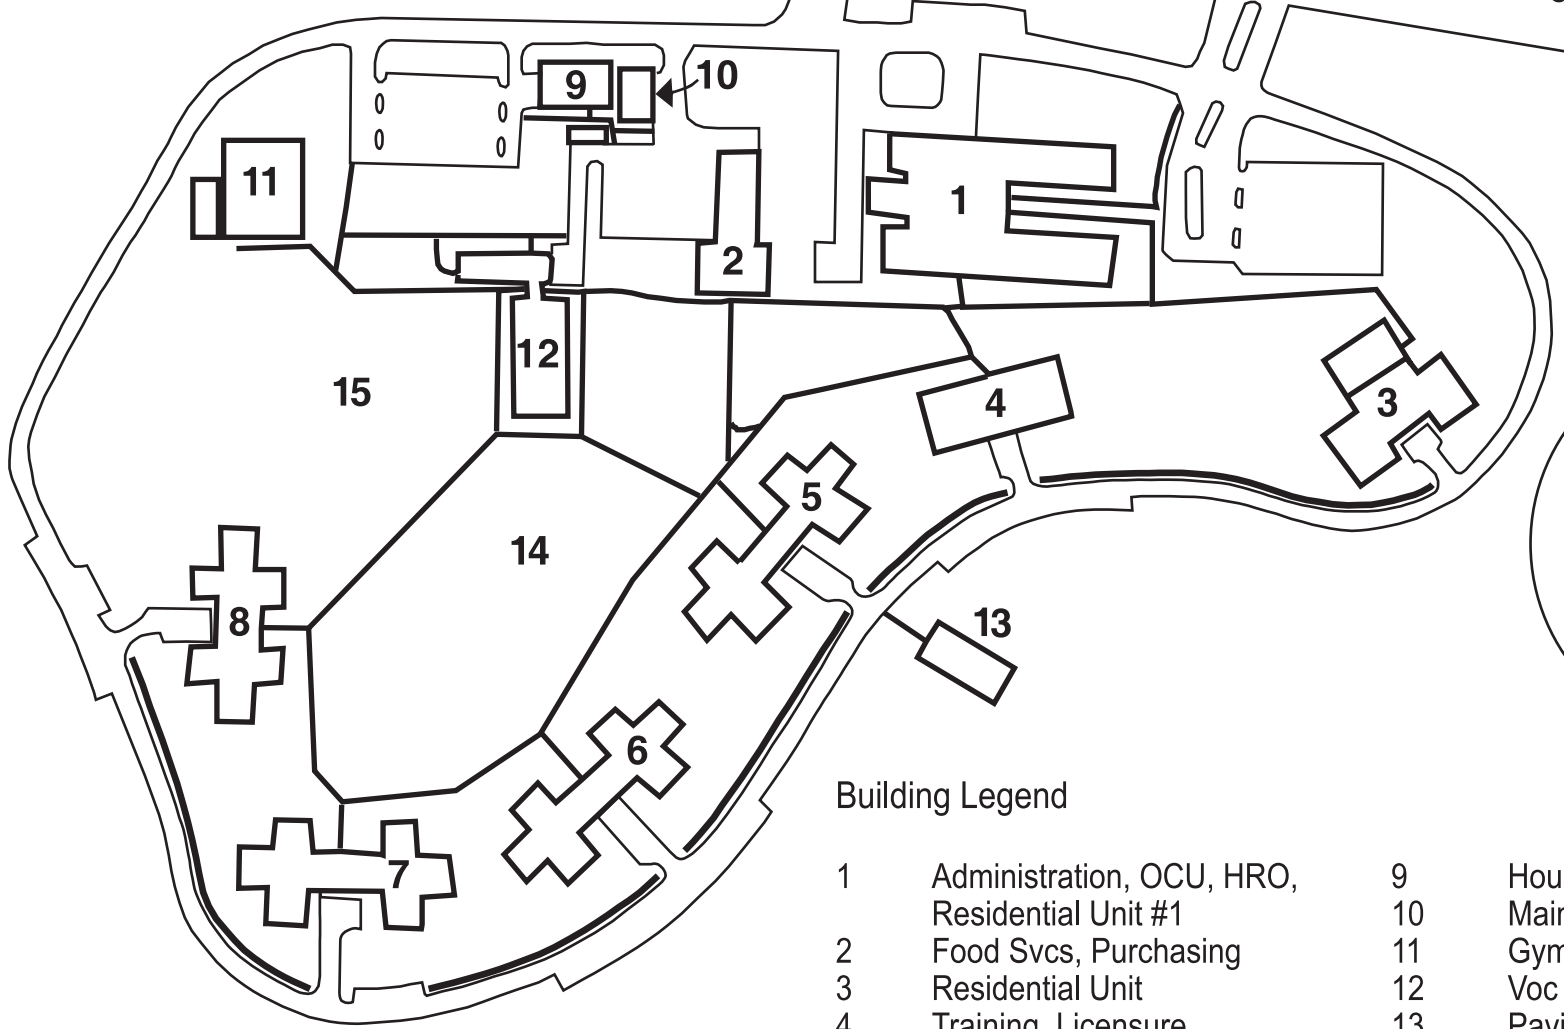

Burke Station Road →

← To Rt 123

Braddock Road

RT 620

To I-495 →

Fairfax Memorial Park
Cemetary

Building Legend

- | | | | |
|---|--|----|-------------------------|
| 1 | Administration, OCU, HRO,
Residential Unit #1 | 9 | Housekeeping |
| 2 | Food Svcs, Purchasing | 10 | Maintenance |
| 3 | Residential Unit | 11 | Gym/Pool |
| 4 | Training, Licensure | 12 | Voc Svcs/Volunteer Svcs |
| 5 | Residential Unit | 13 | Pavilion |
| 6 | Residential Unit | 14 | Nature Trail |
| 7 | Residential Unit | 15 | Garden |
| 8 | Residential Unit | | |